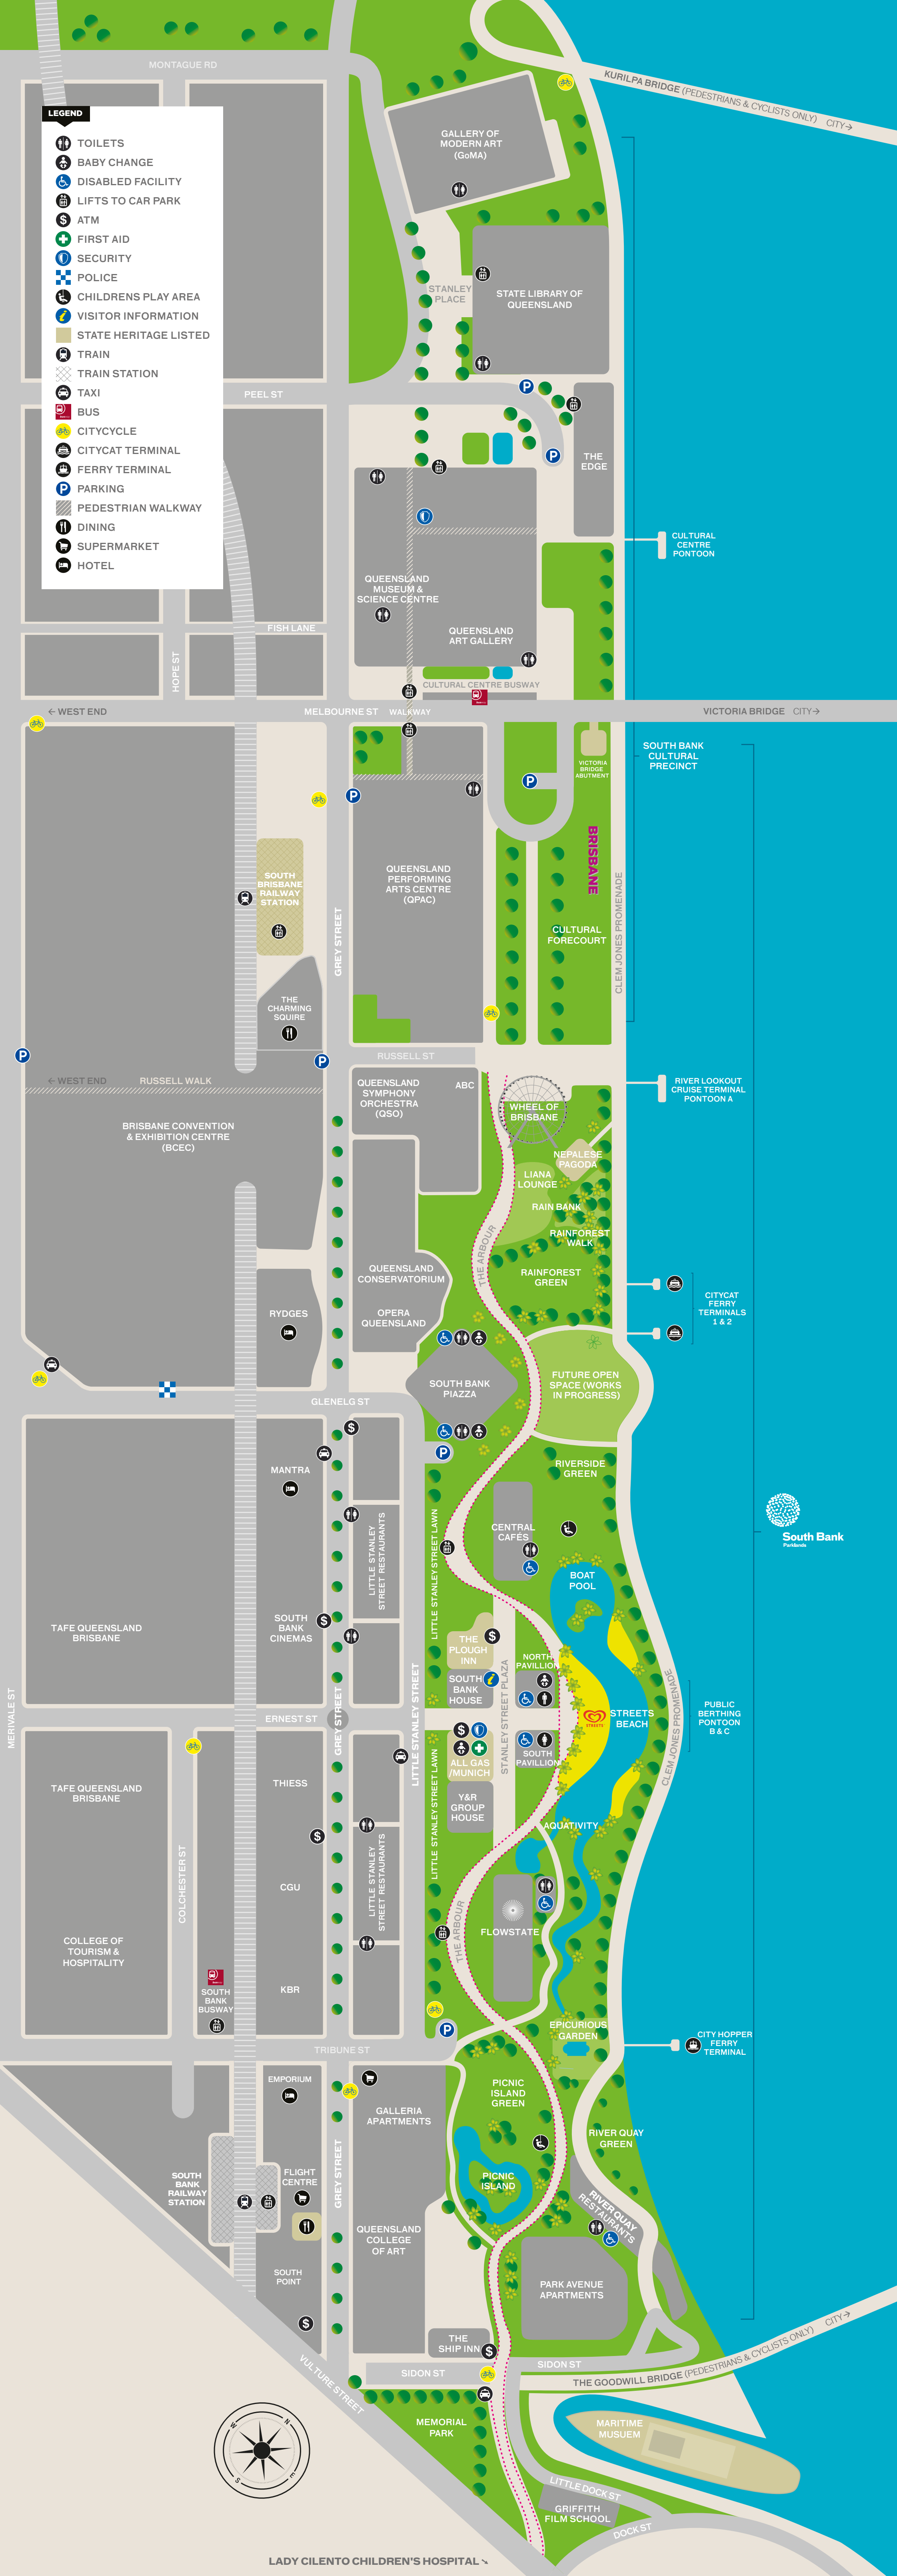

- LEGEND**
- TOILETS
 - BABY CHANGE
 - DISABLED FACILITY
 - LIFTS TO CAR PARK
 - ATM
 - FIRST AID
 - SECURITY
 - POLICE
 - CHILDRENS PLAY AREA
 - VISITOR INFORMATION
 - STATE HERITAGE LISTED
 - TRAIN
 - TRAIN STATION
 - TAXI
 - BUS
 - CITYCYCLE
 - CITYCAT TERMINAL
 - FERRY TERMINAL
 - PARKING
 - PEDESTRIAN WALKWAY
 - DINING
 - SUPERMARKET
 - HOTEL

LADY CILENTO CHILDREN'S HOSPITAL